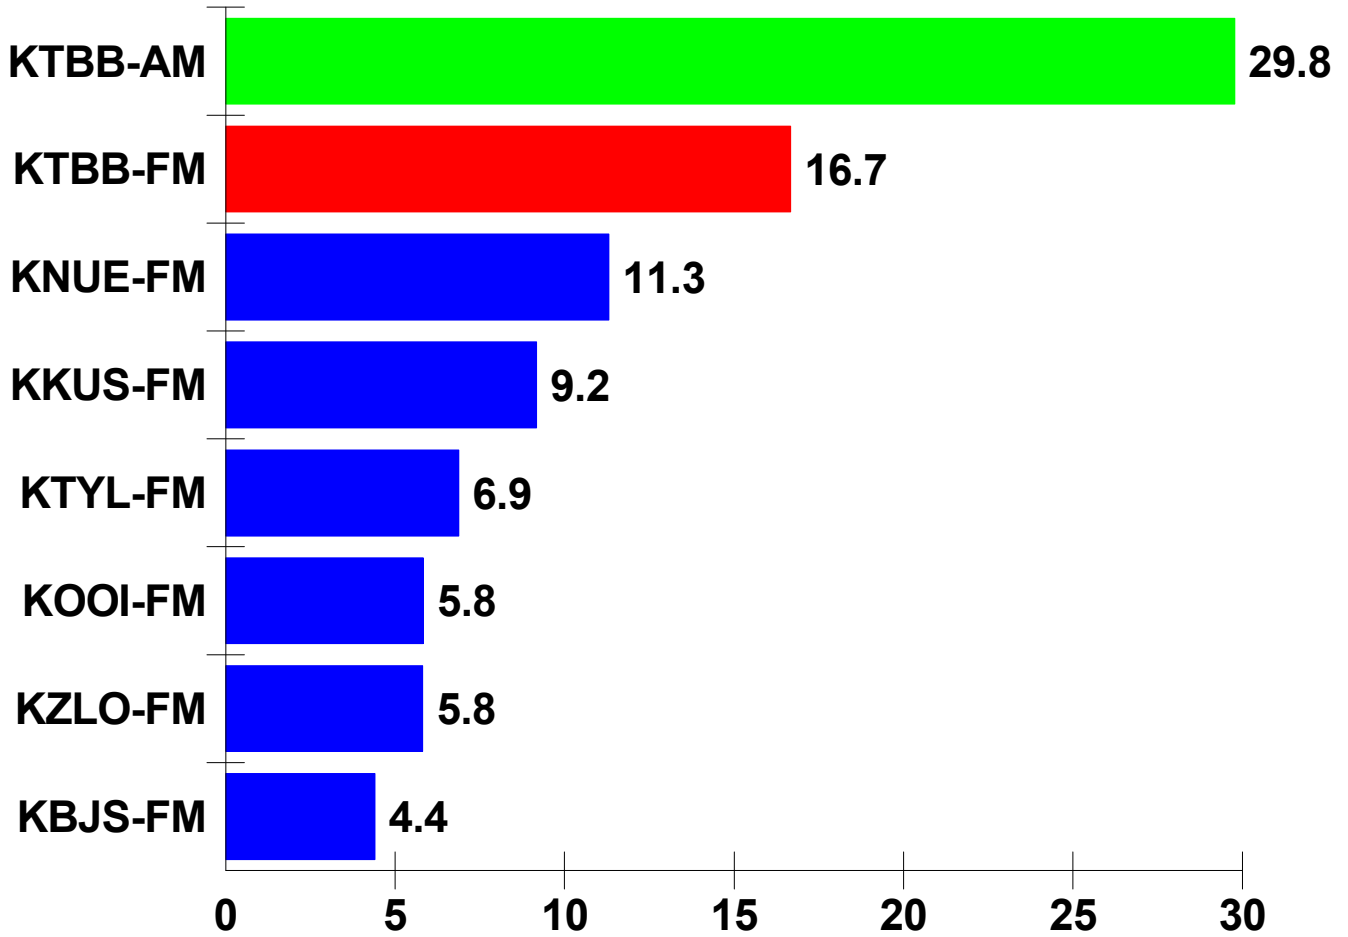

THE MEDIA AUDIT

RANKER REPORT
Cume Ratings

Page 1

REPORT MARKET: TYLER-LONGVIEW, TX
 REPORT BASE: LIVE IN--SMITH COUNTY
 REPORT PERIOD: FEB-MAR 2012
 TARGET: EDUCATION--SINGLE AND/OR ADVANCED DEGREE

BASE POPULATION: 159,205

% IN TARGET: 29.0%

TARGET PERSONS: 46,151

Cume Ratings

RANK	MEDIA	CUME PERSONS	CUME RATINGS
1	KTBB-AM	13,739	29.8
2	KTBB-FM	7,691	16.7
3	KNUE-FM	5,214	11.3
4	KKUS-FM	4,234	9.2
5	KTYL-FM	3,172	6.9
6	KOOI-FM	2,688	5.8
7	KZLO-FM	2,682	5.8
8	KBJs-FM	2,031	4.4