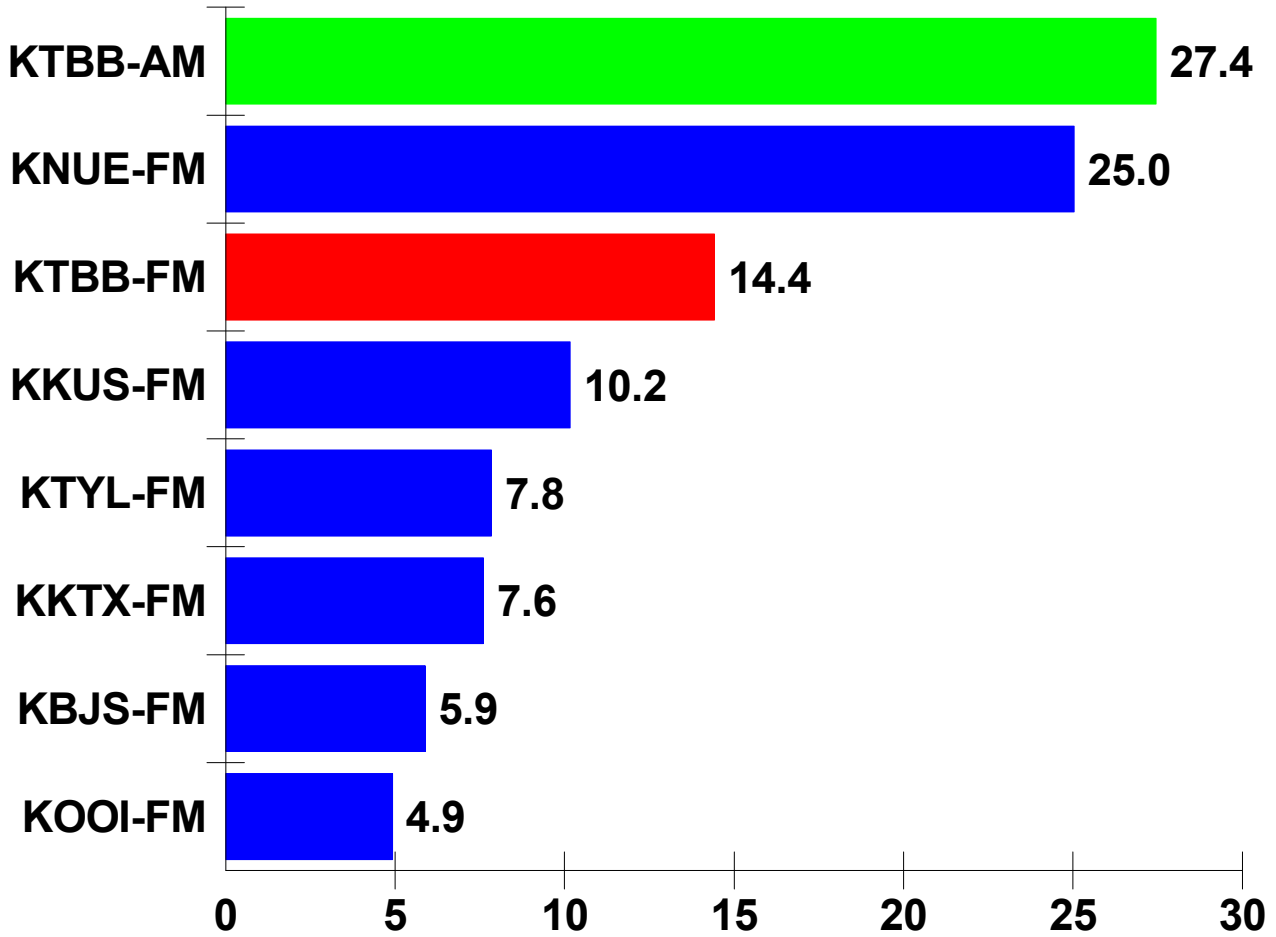

THE MEDIA AUDIT

RANKER REPORT
Cume Ratings

Page 1

REPORT MARKET: TYLER-LONGVIEW, TX
 REPORT BASE: LIVE IN--SMITH COUNTY
 REPORT PERIOD: FEB-MAR 2012
 TARGET: PAST 4-WKS HARDWARE/BUILDING SUPPLY STORE SHOPPED

BASE POPULATION: 159,205

% IN TARGET: 44.8%

TARGET PERSONS: 71,278

Cume Ratings

RANK	MEDIA	CUME PERSONS	CUME RATINGS
1	KTBB-AM	19,566	27.4
2	KNUE-FM	17,842	25.0
3	KTBB-FM	10,277	14.4
4	KKUS-FM	7,240	10.2
5	KTYL-FM	5,589	7.8
6	KKTX-FM	5,419	7.6
7	KBJs-FM	4,191	5.9
8	KOOI-FM	3,504	4.9