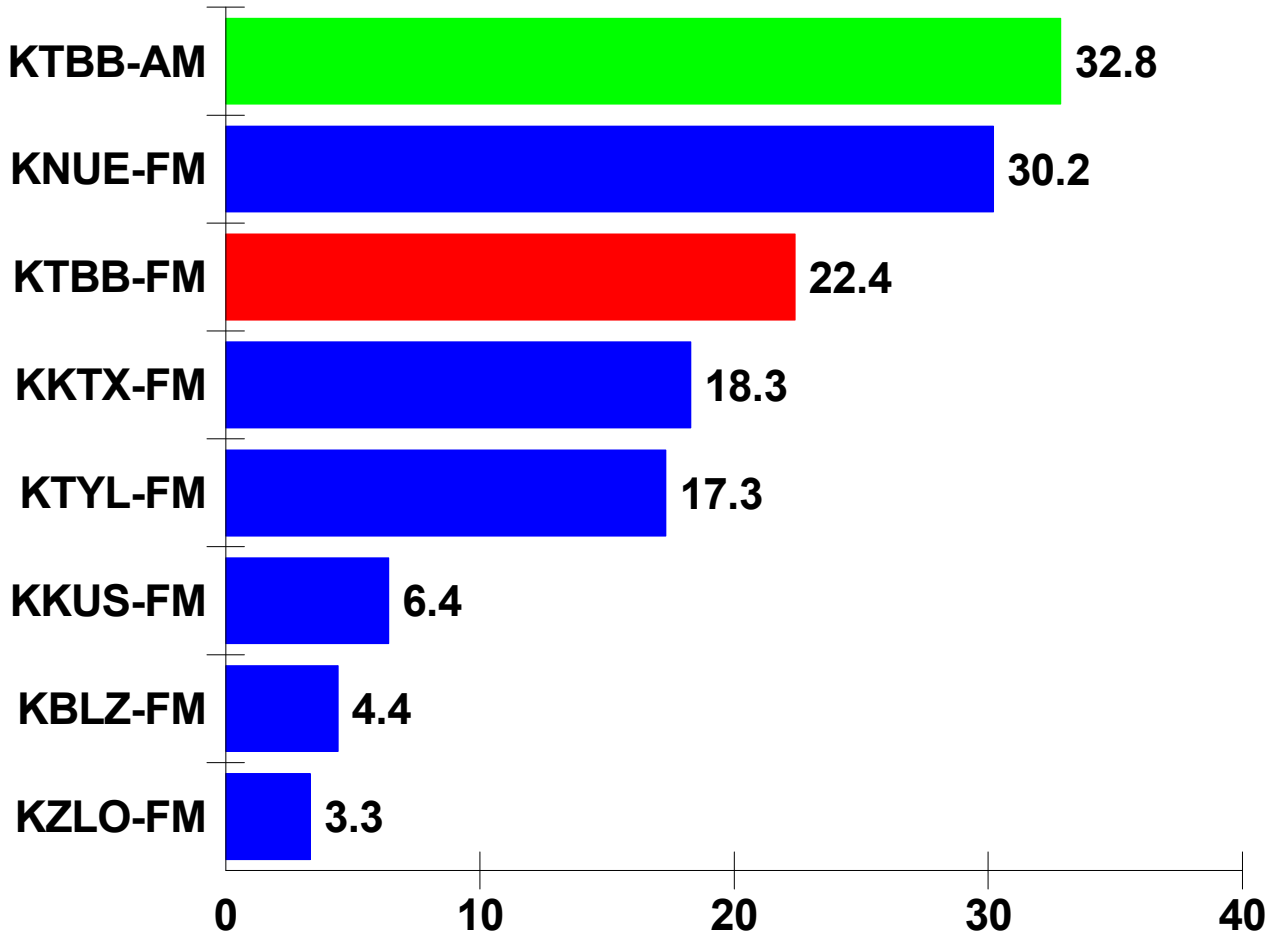

THE MEDIA AUDIT

RANKER REPORT
Cume Ratings

Page 1

REPORT MARKET: TYLER-LONGVIEW, TX
 REPORT BASE: LIVE IN--SMITH COUNTY
 REPORT PERIOD: FEB-MAR 2012
 TARGET: ANNUAL HOUSEHOLD INCOME--\$150,000 OR MORE

BASE POPULATION: 159,205

% IN TARGET: 6.2%

TARGET PERSONS: 9,844

Cume Ratings

RANK	MEDIA	CUME PERSONS	CUME RATINGS
1	KTBB-AM	3,234	32.8
2	KNUE-FM	2,973	30.2
3	KTBB-FM	2,205	22.4
4	KKTX-FM	1,801	18.3
5	KTYL-FM	1,705	17.3
6	KKUS-FM	631	6.4
7	KBLZ-FM	435	4.4
8	KZLO-FM	327	3.3