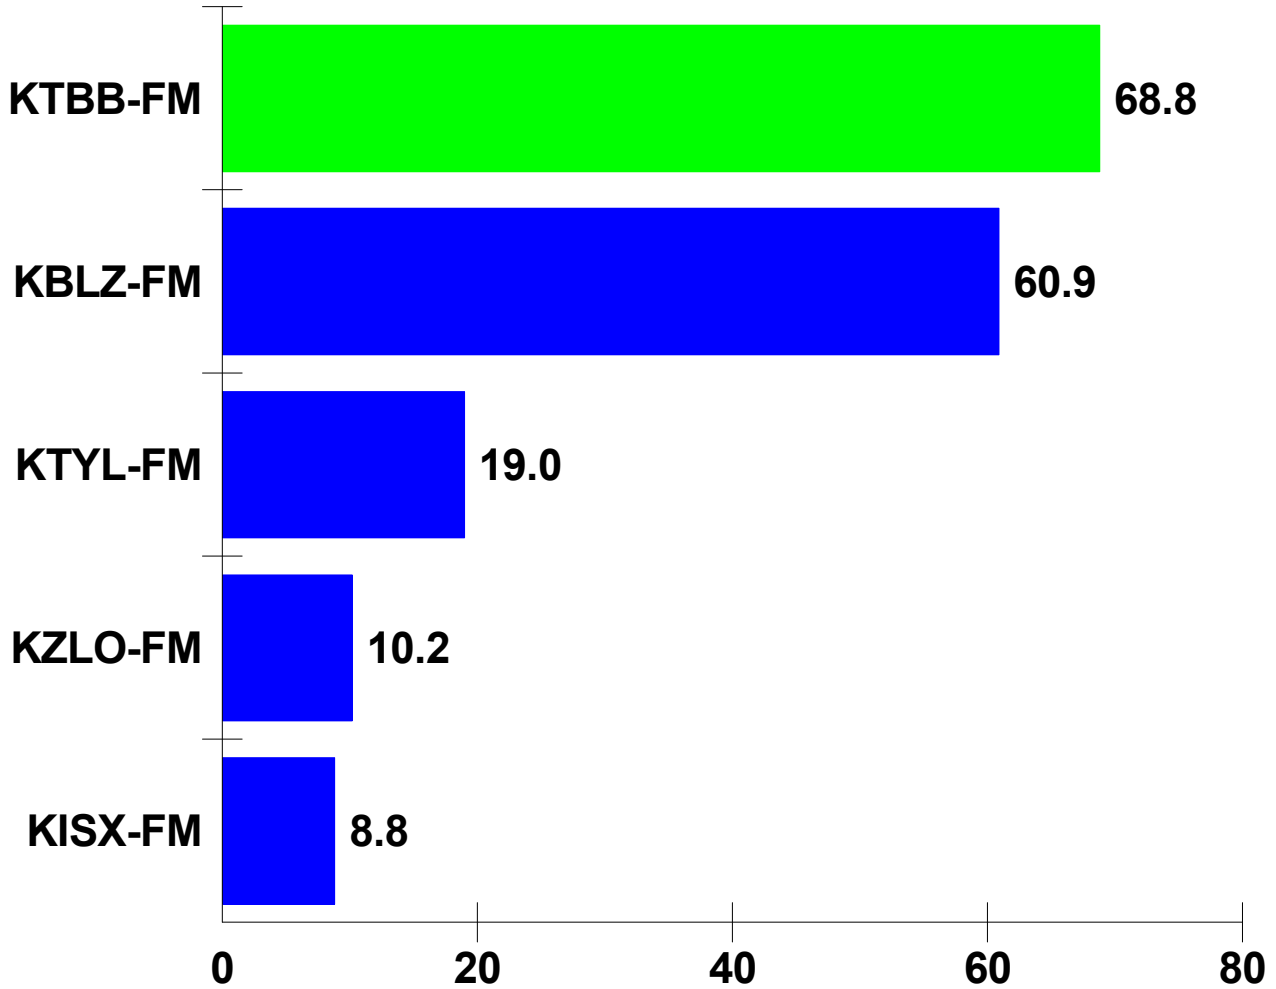

THE MEDIA AUDIT

RANKER REPORT
Cume Ratings

Page 1

REPORT MARKET: TYLER-LONGVIEW, TX
 REPORT BASE: LIVE IN--SMITH COUNTY
 REPORT PERIOD: FEB-MAR 2012
 TARGET: PLAN BUY--WILL PAY \$30000 PLUS FOR NEXT VEHICLE

BASE POPULATION: 159,205

% IN TARGET: 2.0%

TARGET PERSONS: 3,212

Cume Ratings

RANK	MEDIA	CUME PERSONS	CUME RATINGS
1	KTBB-FM	2,210	68.8
2	KBLZ-FM	1,956	60.9
3	KTYL-FM	610	19.0
4	KZLO-FM	327	10.2
5	KISX-FM	283	8.8
6	KKTX-FM	*	*