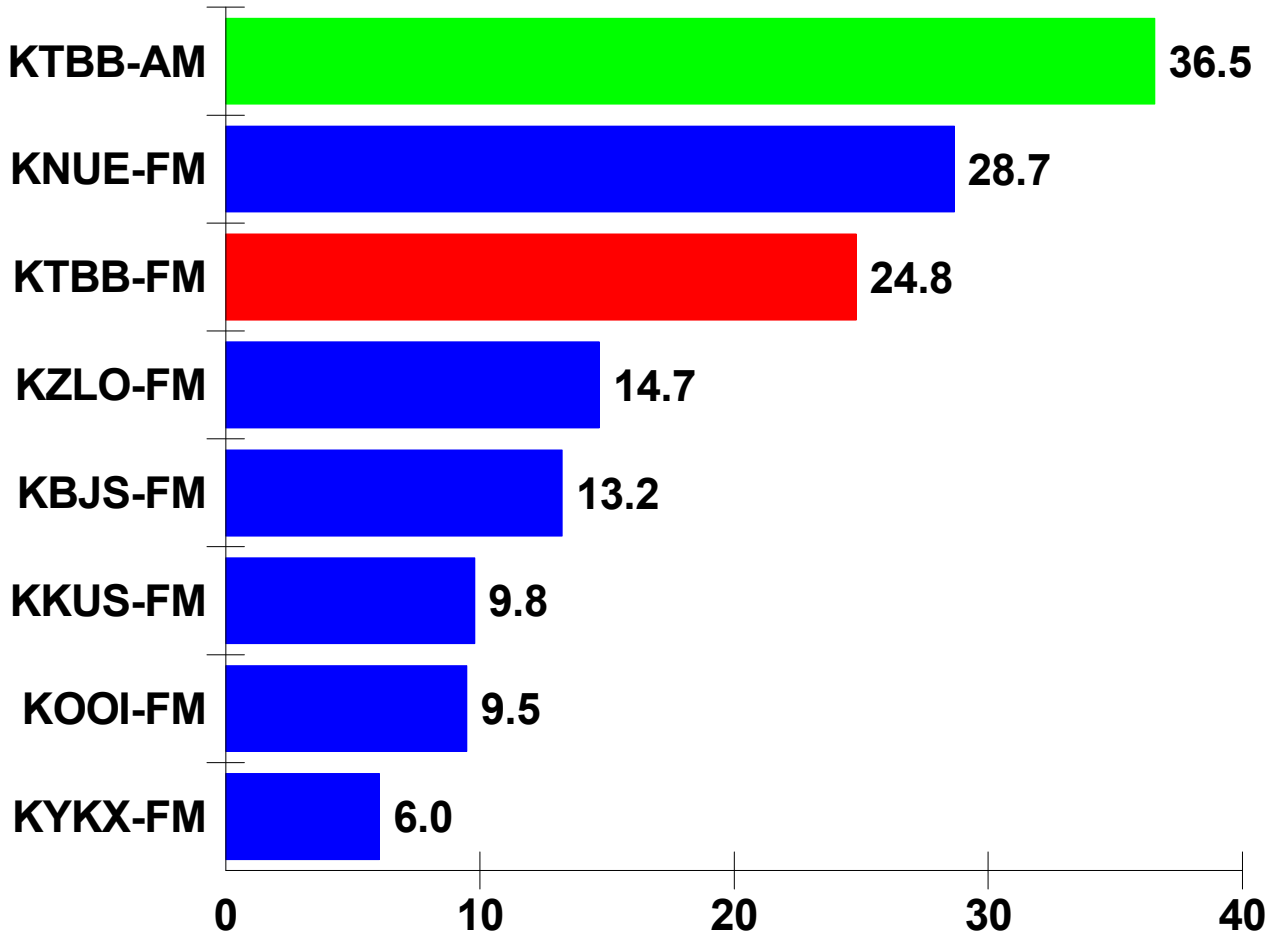

THE MEDIA AUDIT

RANKER REPORT
Cume Ratings

Page 1

REPORT MARKET: TYLER-LONGVIEW, TX
 REPORT BASE: LIVE IN--SMITH COUNTY
 REPORT PERIOD: FEB-MAR 2012
 TARGET: HIGH MILEAGE DRIVERS--350 + MILES PER WEEK

BASE POPULATION: 159,205

% IN TARGET: 14.3%

TARGET PERSONS: 22,788

Cume Ratings

RANK	MEDIA	CUME PERSONS	CUME RATINGS
1	KTBB-AM	8,328	36.5
2	KNUE-FM	6,531	28.7
3	KTBB-FM	5,651	24.8
4	KZLO-FM	3,348	14.7
5	KBJs-FM	3,017	13.2
6	KKUS-FM	2,232	9.8
7	KOOI-FM	2,161	9.5
8	KYKX-FM	1,378	6.0