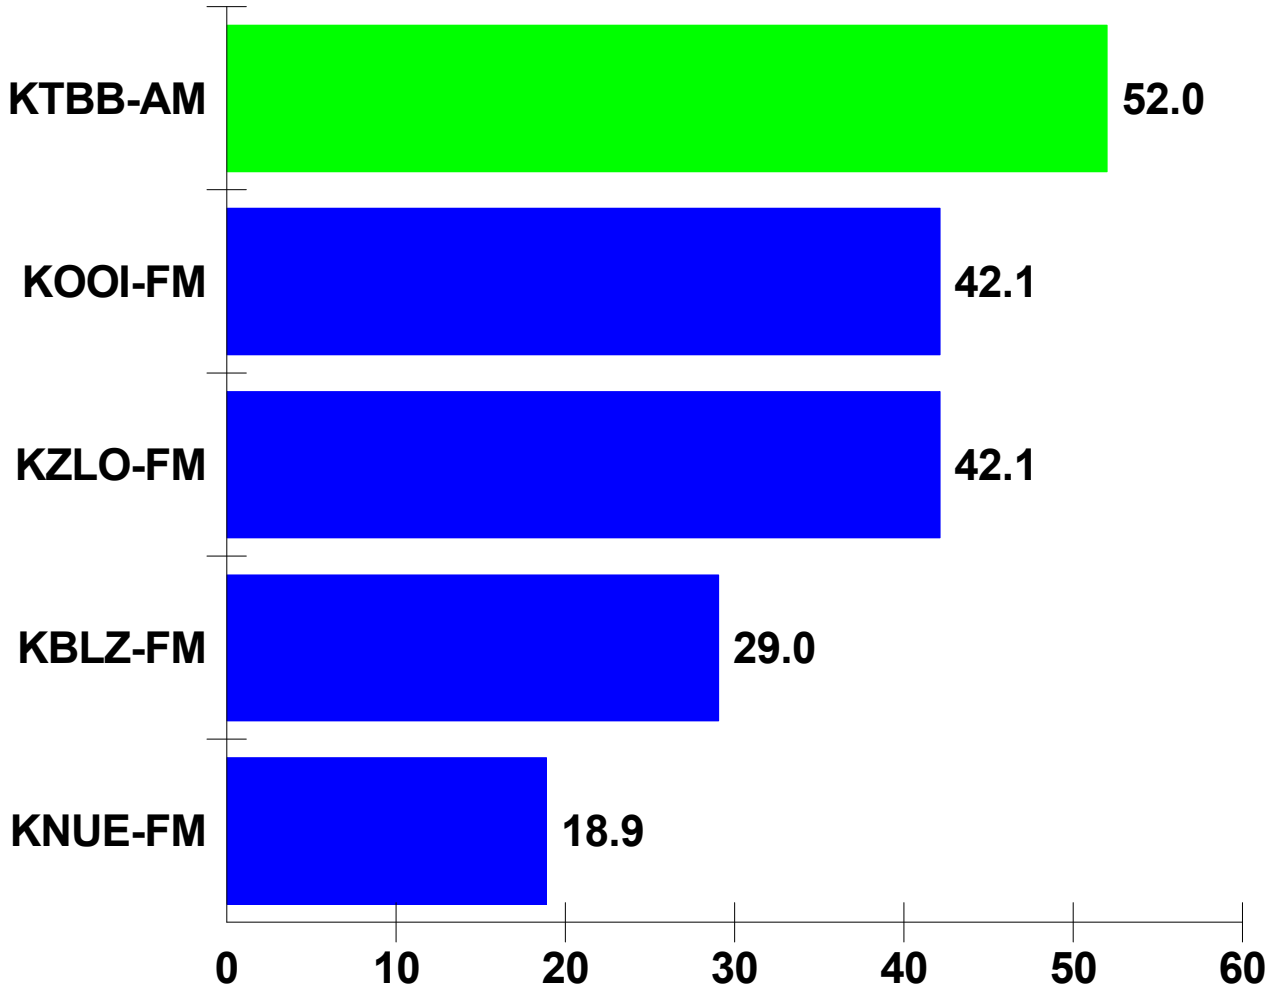

THE MEDIA AUDIT

RANKER REPORT
Cume Ratings

Page 1

REPORT MARKET: TYLER-LONGVIEW, TX
REPORT BASE: LIVE IN--SMITH COUNTY
REPORT PERIOD: FEB-MAR 2012
TARGET: MARKET VALUE OF HOME--$1,000,000 PLUS

BASE POPULATION: 159,205

% IN TARGET: 0.9%

TARGET PERSONS: 1,498

Cume Ratings

RANK	MEDIA	CUME PERSONS	CUME RATINGS
1	KTBB-AM	779	52.0
2	KOOI-FM	631	42.1
3	KZLO-FM	631	42.1
4	KBLZ-FM	435	29.0
5	KNUE-FM	283	18.9
6	KKTX-FM	*	*

[RADIO = 7-DAY CUME]

BASED ON 4 RESPONDENTS OUT OF THE TOTAL SAMPLE OF 344 BASE # OF RESPONDENTS

Information is Subject to All Limitations and Restrictions as Stated in the original Survey.
THE MEDIA AUDIT PROGRAM & REPORT COPYRIGHT 2012 BY INTERNATIONAL DEMOGRAPHICS INC.
10333 RICHMOND AVE. SUITE 200 - HOUSTON, TX 77042 713/626-0333 [4/13/2012]
TYL112IN