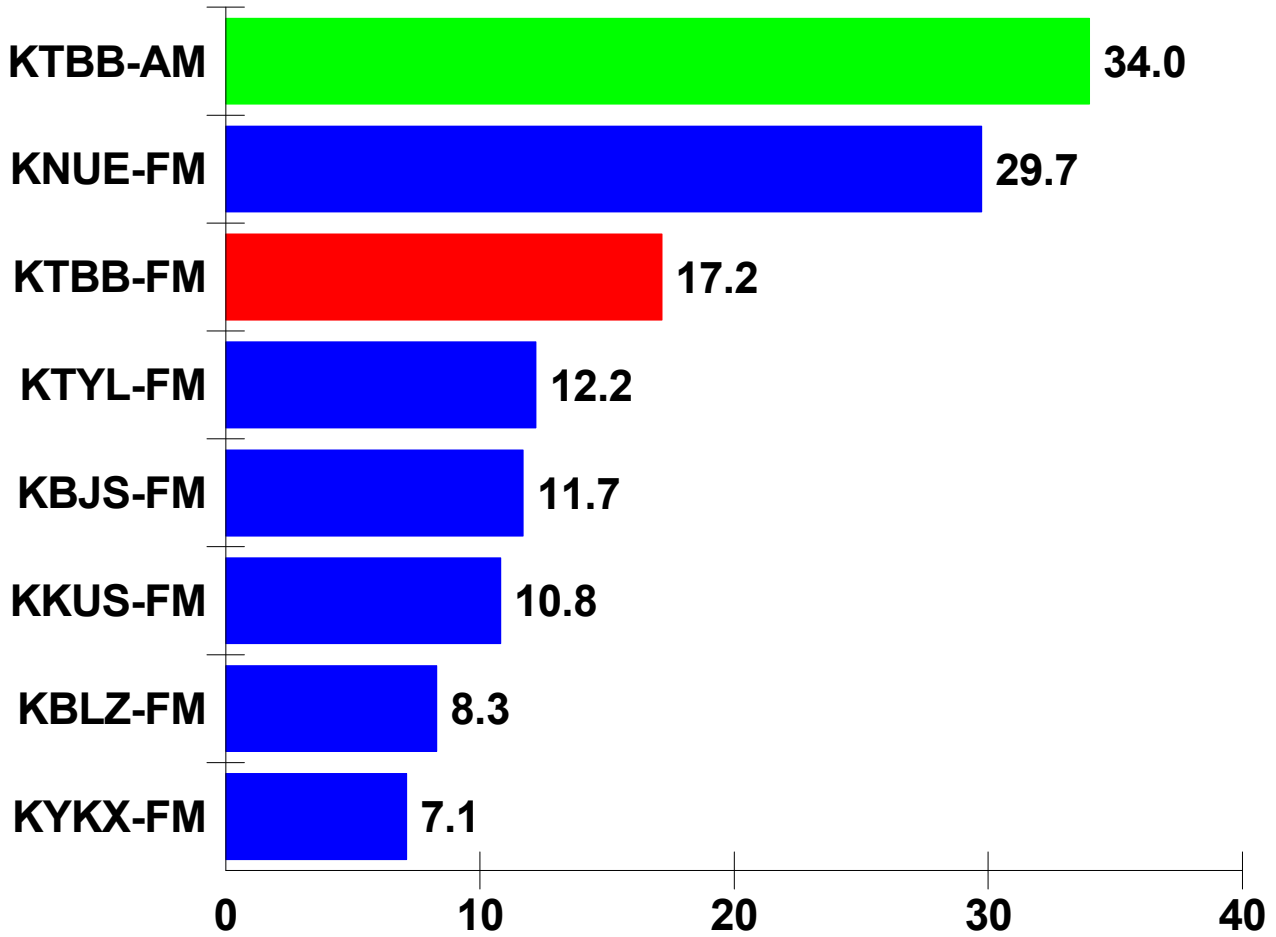

THE MEDIA AUDIT

RANKER REPORT
Cume Ratings

Page 1

REPORT MARKET: TYLER-LONGVIEW, TX
 REPORT BASE: LIVE IN--SMITH COUNTY
 REPORT PERIOD: FEB-MAR 2012
 TARGET: LIQUID ASSETS [CASH/STOCKS/CD'S/ETC]--\$250K PLUS

BASE POPULATION: 159,205

% IN TARGET: 8.1%

TARGET PERSONS: 12,852

Cume Ratings

RANK	MEDIA	CUME PERSONS	CUME RATINGS
1	KTBB-AM	4,367	34.0
2	KNUE-FM	3,822	29.7
3	KTBB-FM	2,205	17.2
4	KTYL-FM	1,568	12.2
5	KBJs-FM	1,504	11.7
6	KKUS-FM	1,389	10.8
7	KBLZ-FM	1,067	8.3
8	KYKX-FM	914	7.1