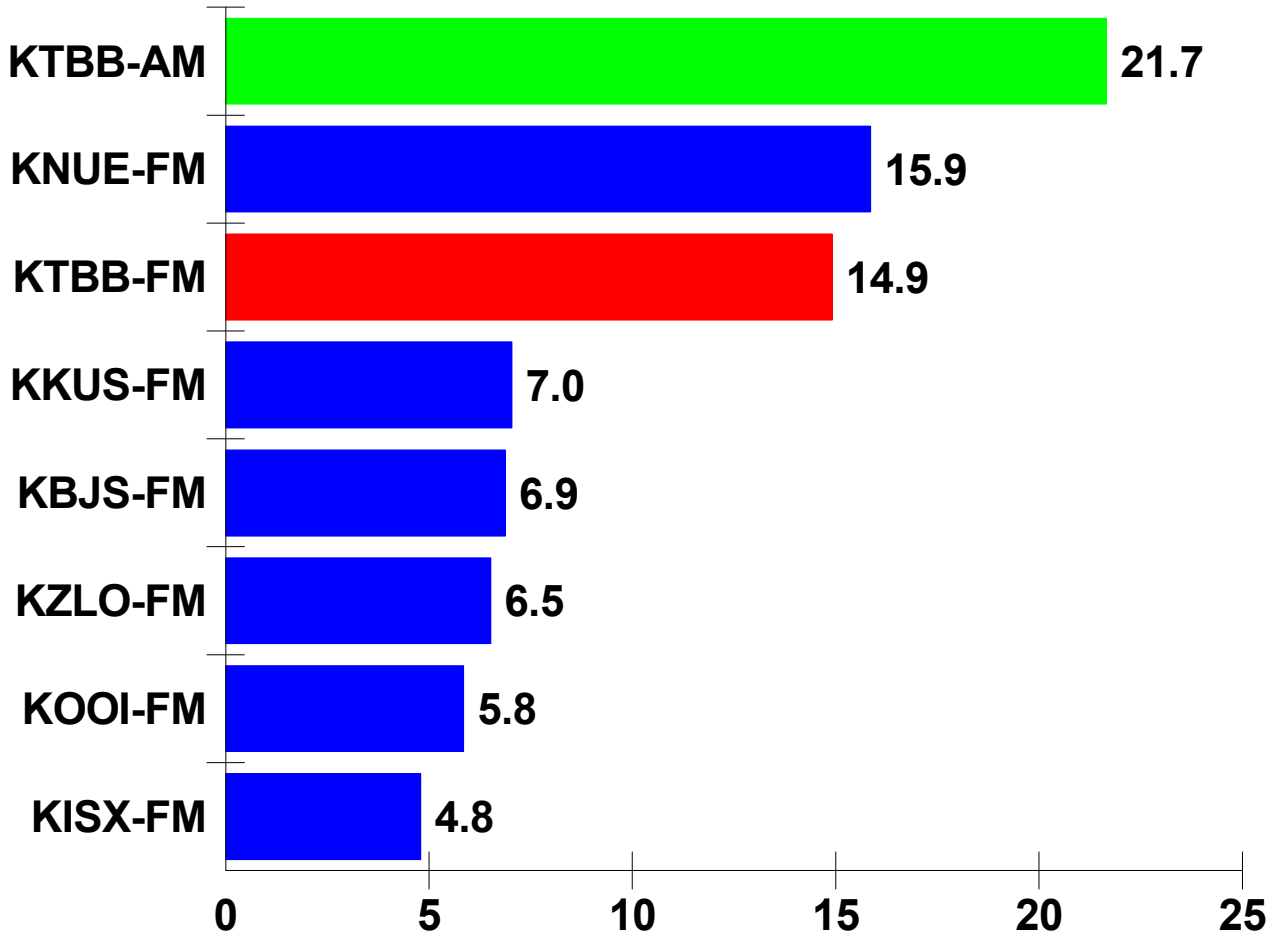

THE MEDIA AUDIT

RANKER REPORT
Cume Ratings

Page 1

REPORT MARKET: TYLER-LONGVIEW, TX
 REPORT BASE: LIVE IN--SMITH COUNTY
 REPORT PERIOD: FEB-MAR 2012
 TARGET: TRADED STOCKS/BONDS/SECURITIES DURING PAST YEAR

BASE POPULATION: 159,205

% IN TARGET: 16.0%

TARGET PERSONS: 25,409

Cume Ratings

RANK	MEDIA	CUME PERSONS	CUME RATINGS
1	KTBB-AM	5,503	21.7
2	KNUE-FM	4,029	15.9
3	KTBB-FM	3,788	14.9
4	KKUS-FM	1,787	7.0
5	KBJs-FM	1,748	6.9
6	KZLO-FM	1,656	6.5
7	KOOI-FM	1,486	5.8
8	KISX-FM	1,219	4.8