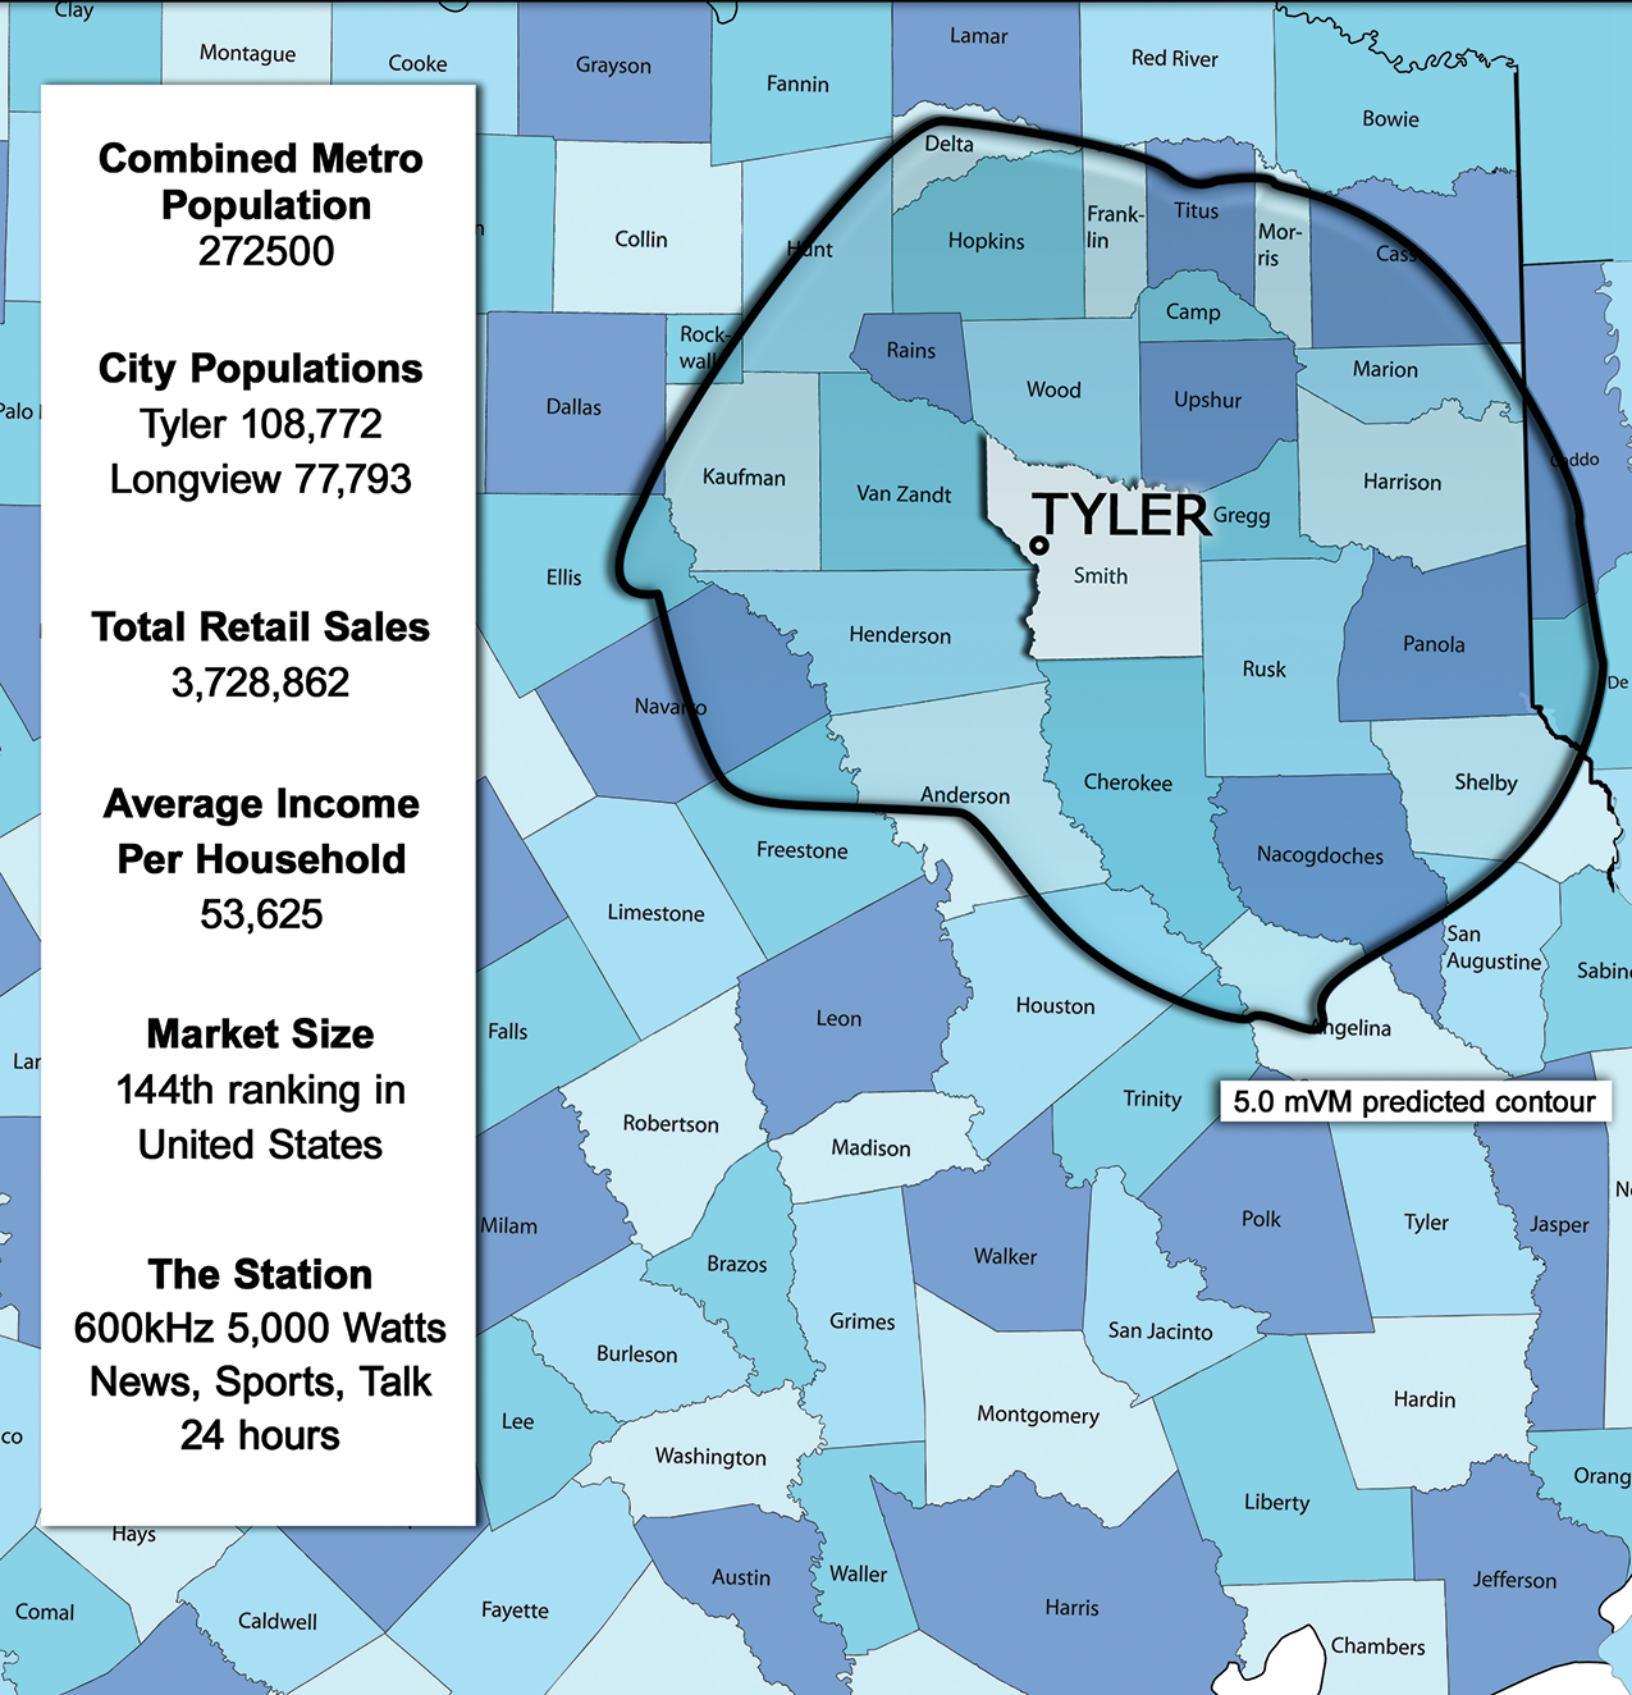

1001 ESE Loop 323 Suite 455 Tyler, Texas 75701  
Office 903-593-2519 Fax 903-597-4141 [www.ktbb.com](http://www.ktbb.com)

**Combined Metro  
Population**  
272500

**City Populations**  
Tyler 108,772  
Longview 77,793

**Total Retail Sales**  
3,728,862

**Average Income  
Per Household**  
53,625

**Market Size**  
144th ranking in  
United States

**The Station**  
600kHz 5,000 Watts  
News, Sports, Talk  
24 hours

5.0 mVM predicted contour