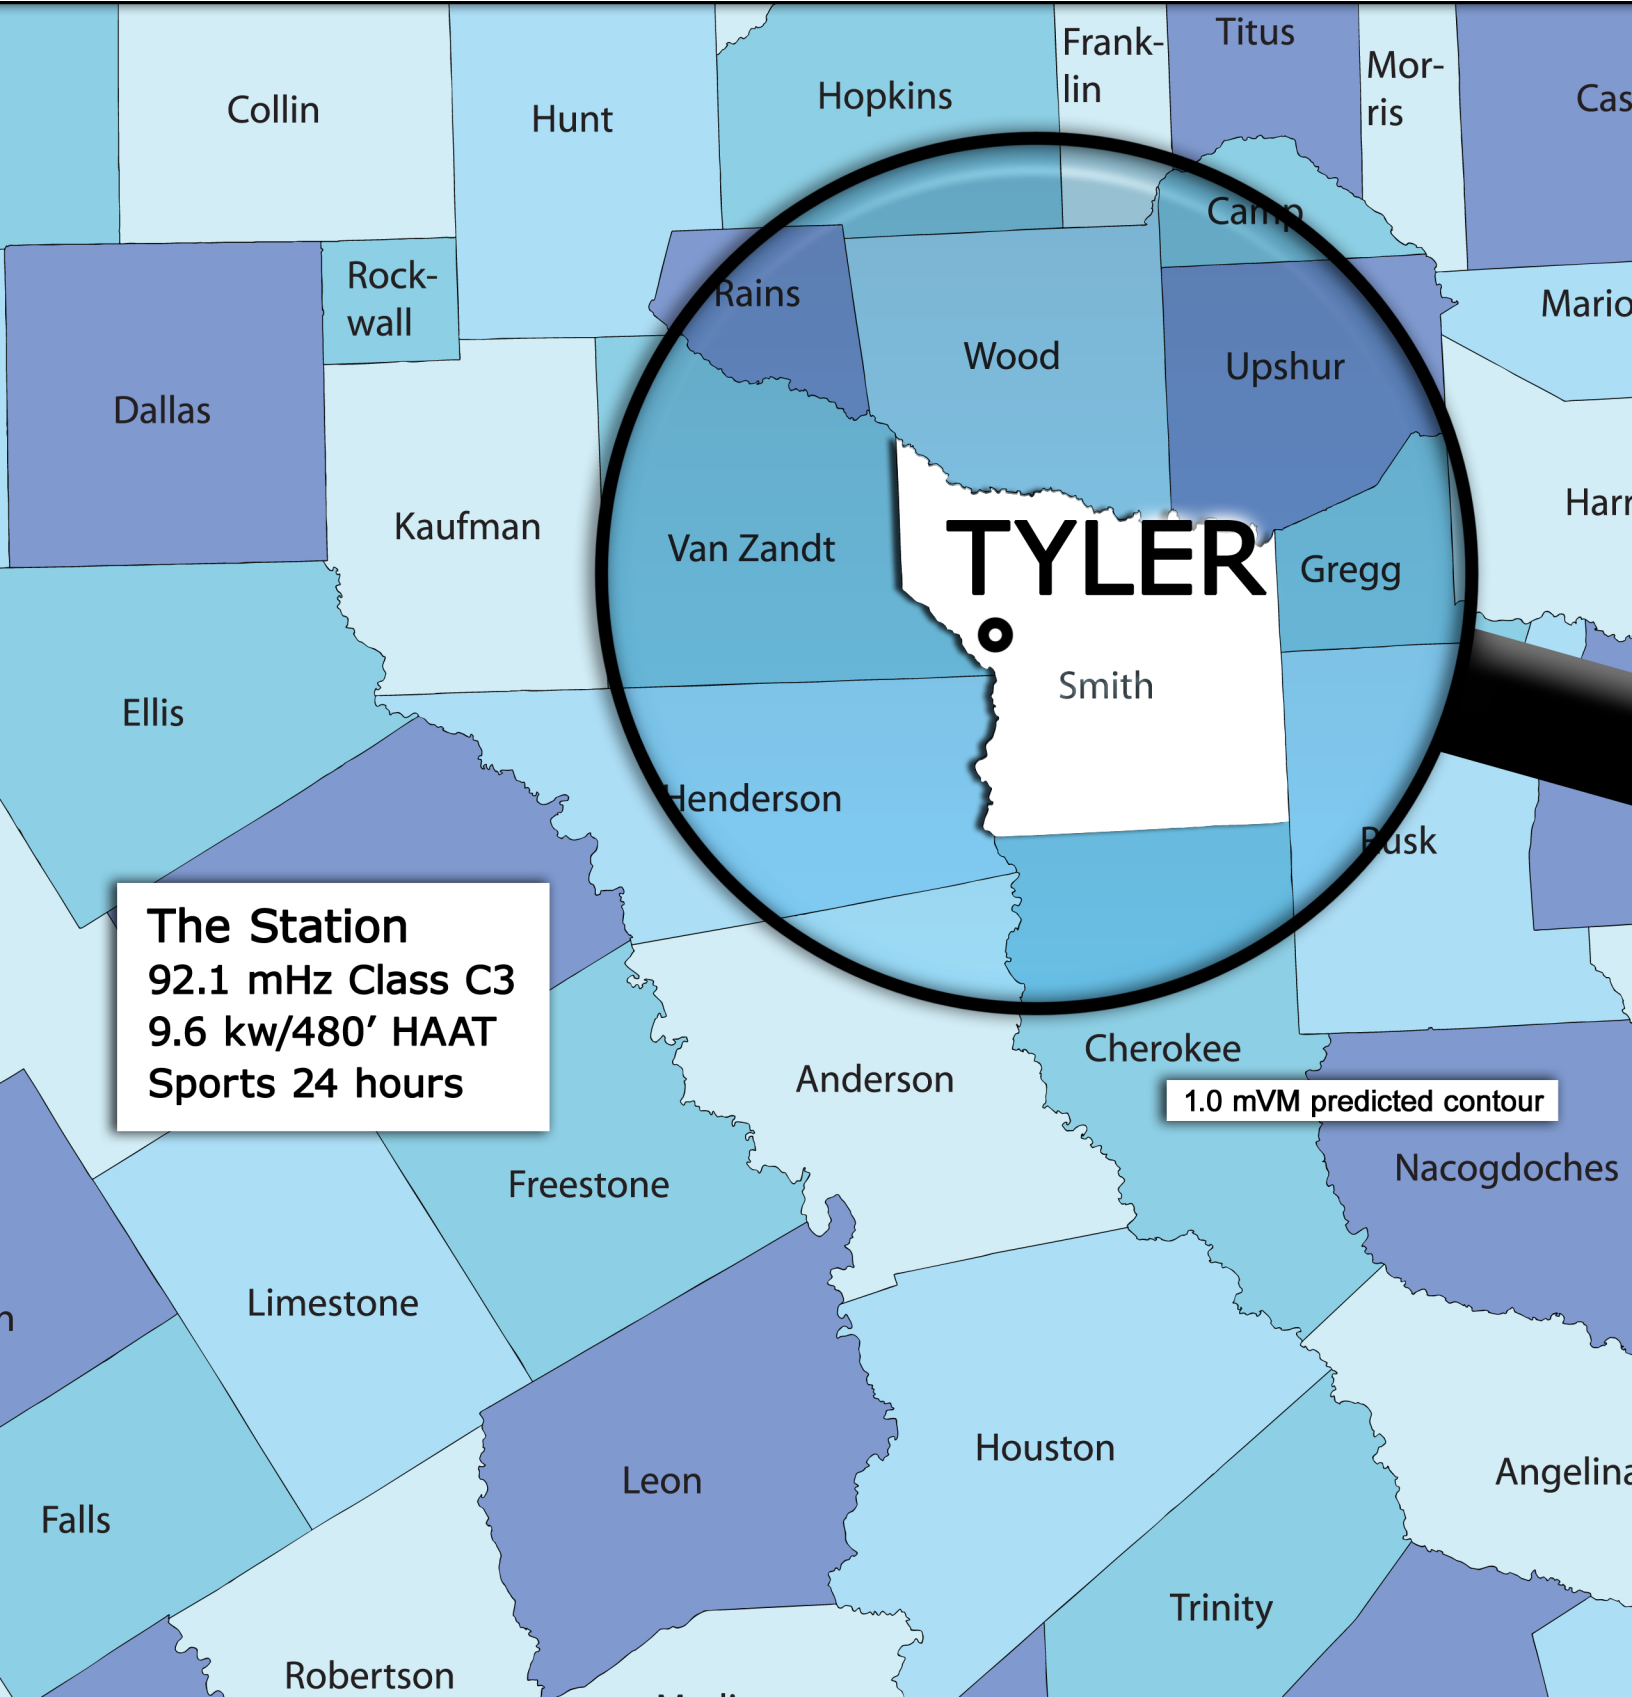

ESPN **EAST TEXAS** **((92.1FM))**

The Tyler Metro

1001 ESE Loop 323 Suite 455 Tyler, Texas 75701
Office 903-593-2519 Fax 903-597-4141 www.ktbb.com

The Station
92.1 mHz Class C3
9.6 kw/480' HAAT
Sports 24 hours

1.0 mVM predicted contour