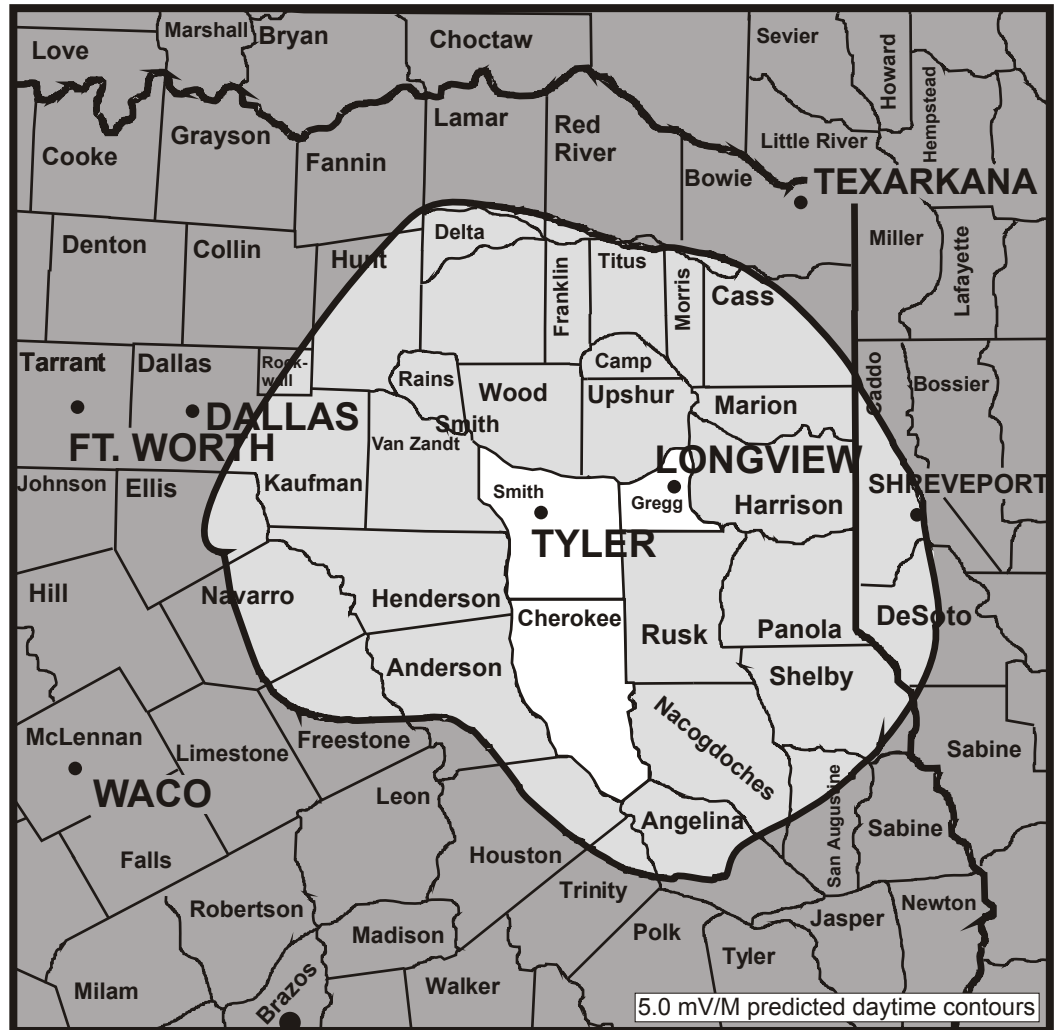

928 N.NE. Loop 323
 Tyler, TX 75708
 Office: (903) 593-2519
 Fax: (903) 597-4141
 www.ktbb.com

Combined Metro Population
 272,500

City Populations
 Tyler: 89,576
 Longview: 77,636

Total Retail Sales
 \$3,728,862

Average Income Per Household
 \$53,625

Market Size
 144th ranking in United States

The Station
 600 kHz...5,000 watts
 News, Talk, Sports
 24 Hours

Tyler-Longview Combined Metropolitan Statistical Areas Adult Demographic Distribution