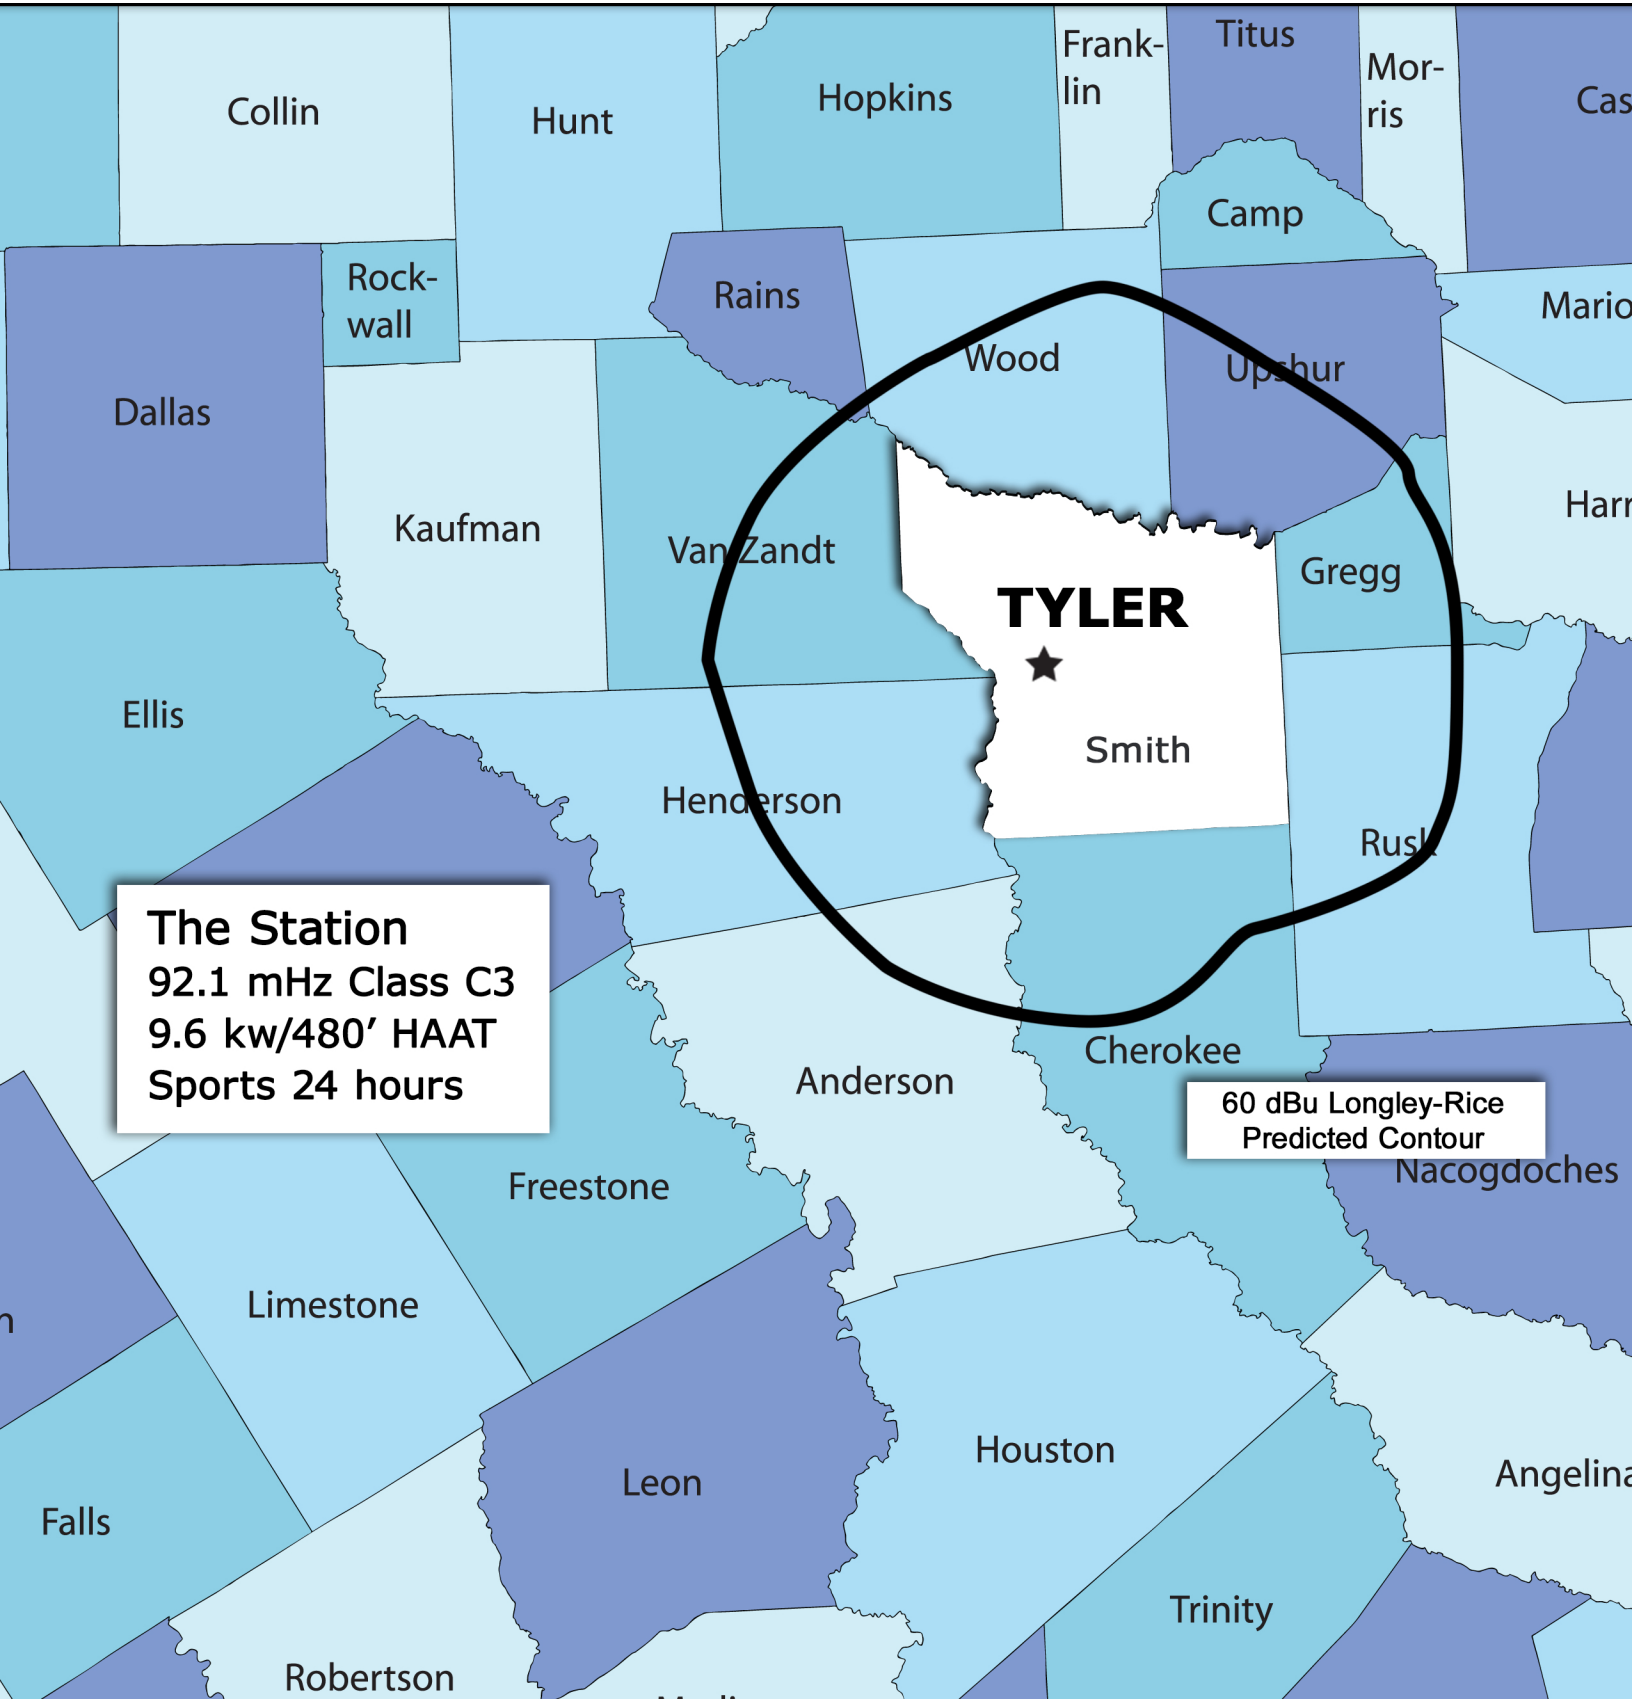

THE 92.1 TEAM FM

The Tyler Metro

KRWR-FM • All Sports Radio

1001 ESE Loop 323 Suite 455 Tyler, Texas 75701
903-593-2519 www.ktbb.com

TYLER

Smith

The Station
92.1 MHz Class C3
9.6 kw/480' HAAT
Sports 24 hours